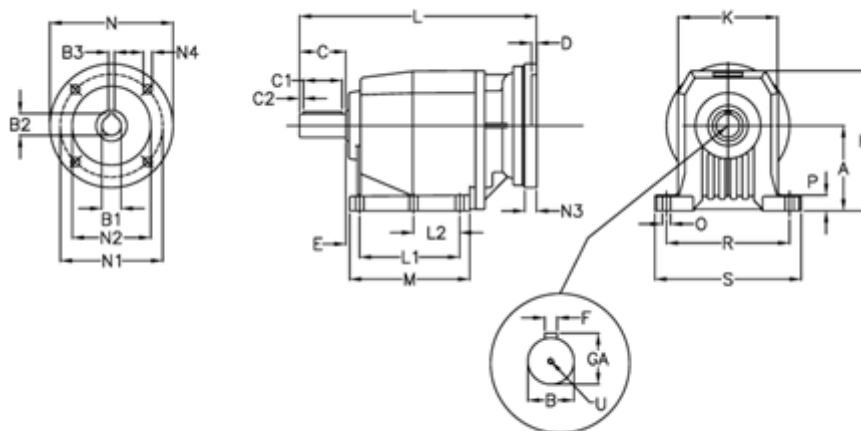

# Data Sheet

Article number: 40600701531260

Description: Helical gearbox  
C702P-15,3-P180B5

## Measures

A = 210	D = 6.0	L2 = 0.0	P = 30
B = 60	E = 25	M = 222.0	R = 300
B1 = 48	F = 18	N = 350	S = 350
B2 = 51.8	GA = 64.0	N1 = 300	U = M20x42
B3 = 14	H = 349	N2 = 250	
C = 120	K = 262	N3 = 23	
C1 = 90	L = 575.0	N4 = 18	
C2 = 15	L1 = 165.0	O = 22	